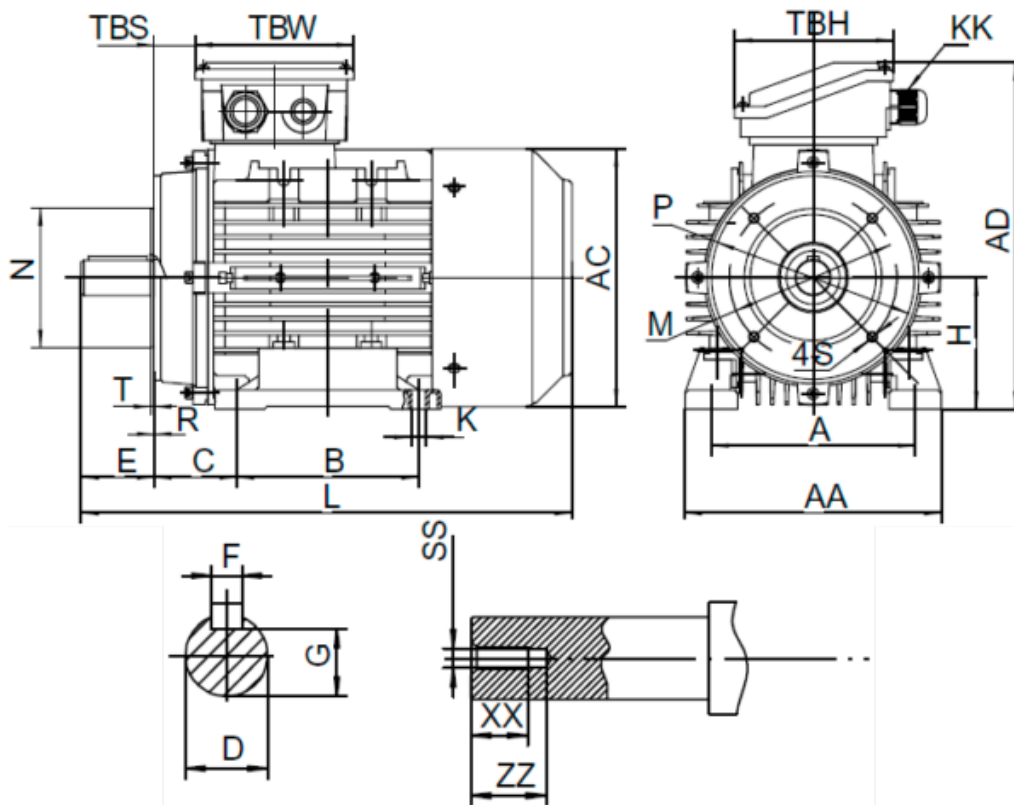

# Data Sheet

Article number: 25180011021640

Description: Kleedrive T3A 802-2 1.1kw 2800 rpm UL/CSA  
3x230/400V 50 HZ IP55 B34 Eff=82,7%

## Measures

A = 125	F = 6	R = 0	ZZ = 21
AA = 160	G = 15.5	S = M6	
AC = Ø157	H = 80	SS = M6	
AD = 214	HD = 134	T = 3	
B = 100	L = 277	TBH = 109	
C = 50	M = Ø100	TBS = 26.5	
D = Ø19	N = Ø80	TBW = 109	
E = 40	P = Ø120	XX = 16	